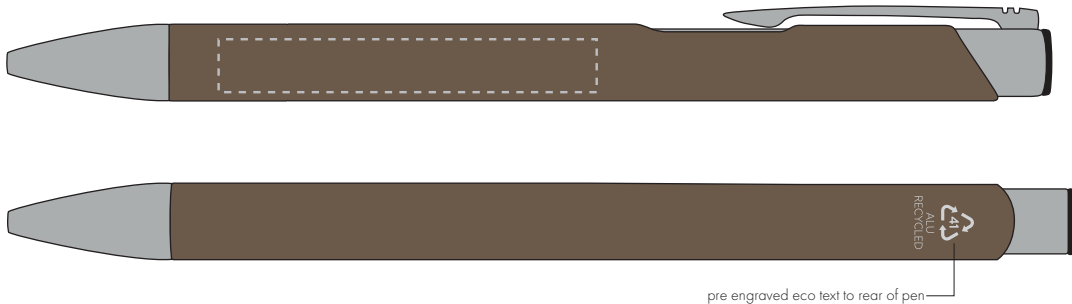

Your Ref:	Quantity:	Product Code: TPC982001
Our Ref:	Version: 1	Product Colour: BROWN

PRINTING CONCERNS:

We stock this item in the following colours

PANTONE REFERENCE(S)

- Colour 1
- Colour 2
- Colour 3
- Colour 4

ARTWORK SCALE 100%

ARTWORK SCALE 100%

Side Print Area:
50mm x 7mm

pre engraved eco text to rear of pen

Product Image for visualisation
- colours may vary

The dashed line is to demonstrate print area and will not appear on your printed item